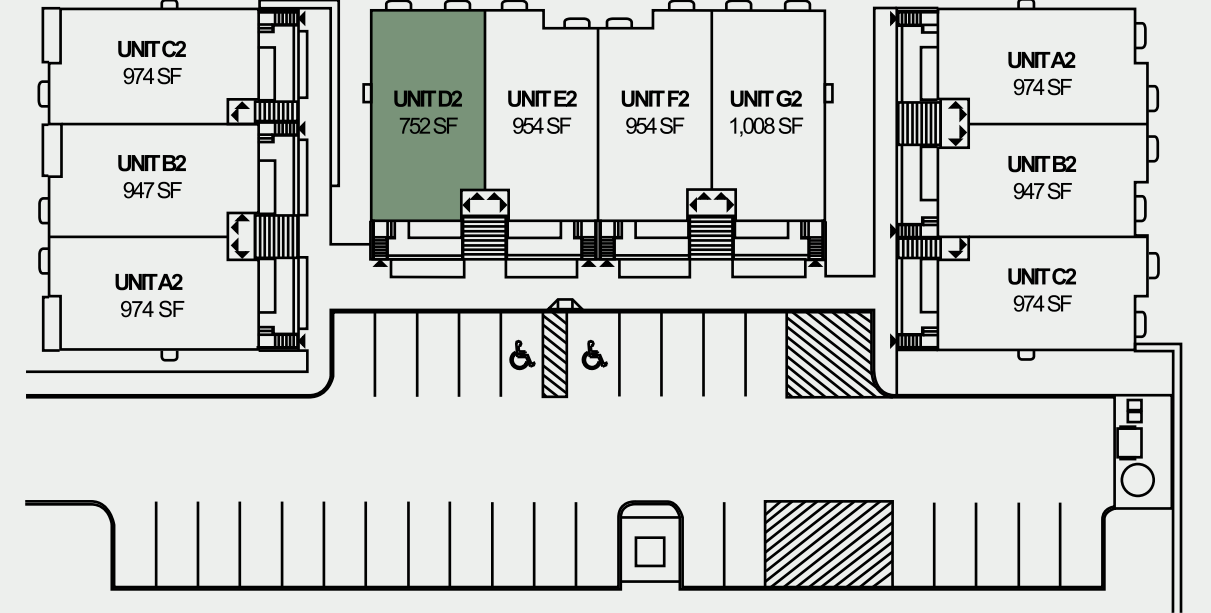

ACADIA

752 sq.ft

1 Bedroom

1 Bathroom

Main Level

End Unit