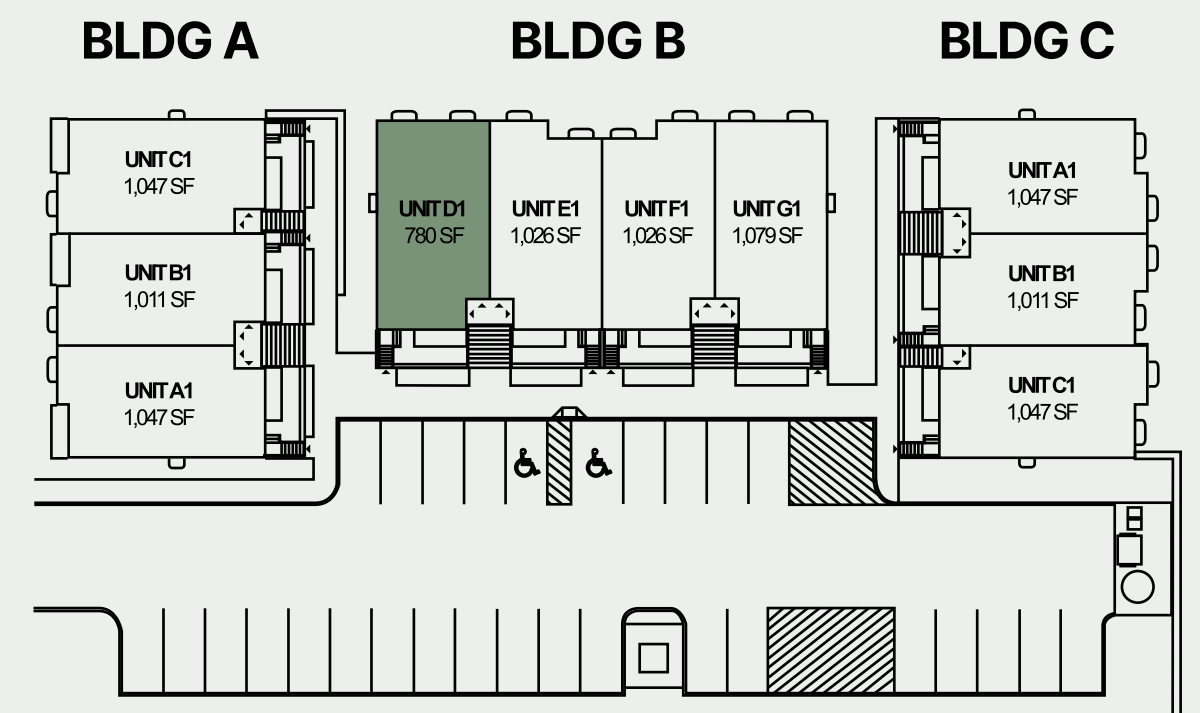

ARDEN

780 sq.ft

1 Bedroom

1 Bathroom

Lower Level

End Unit