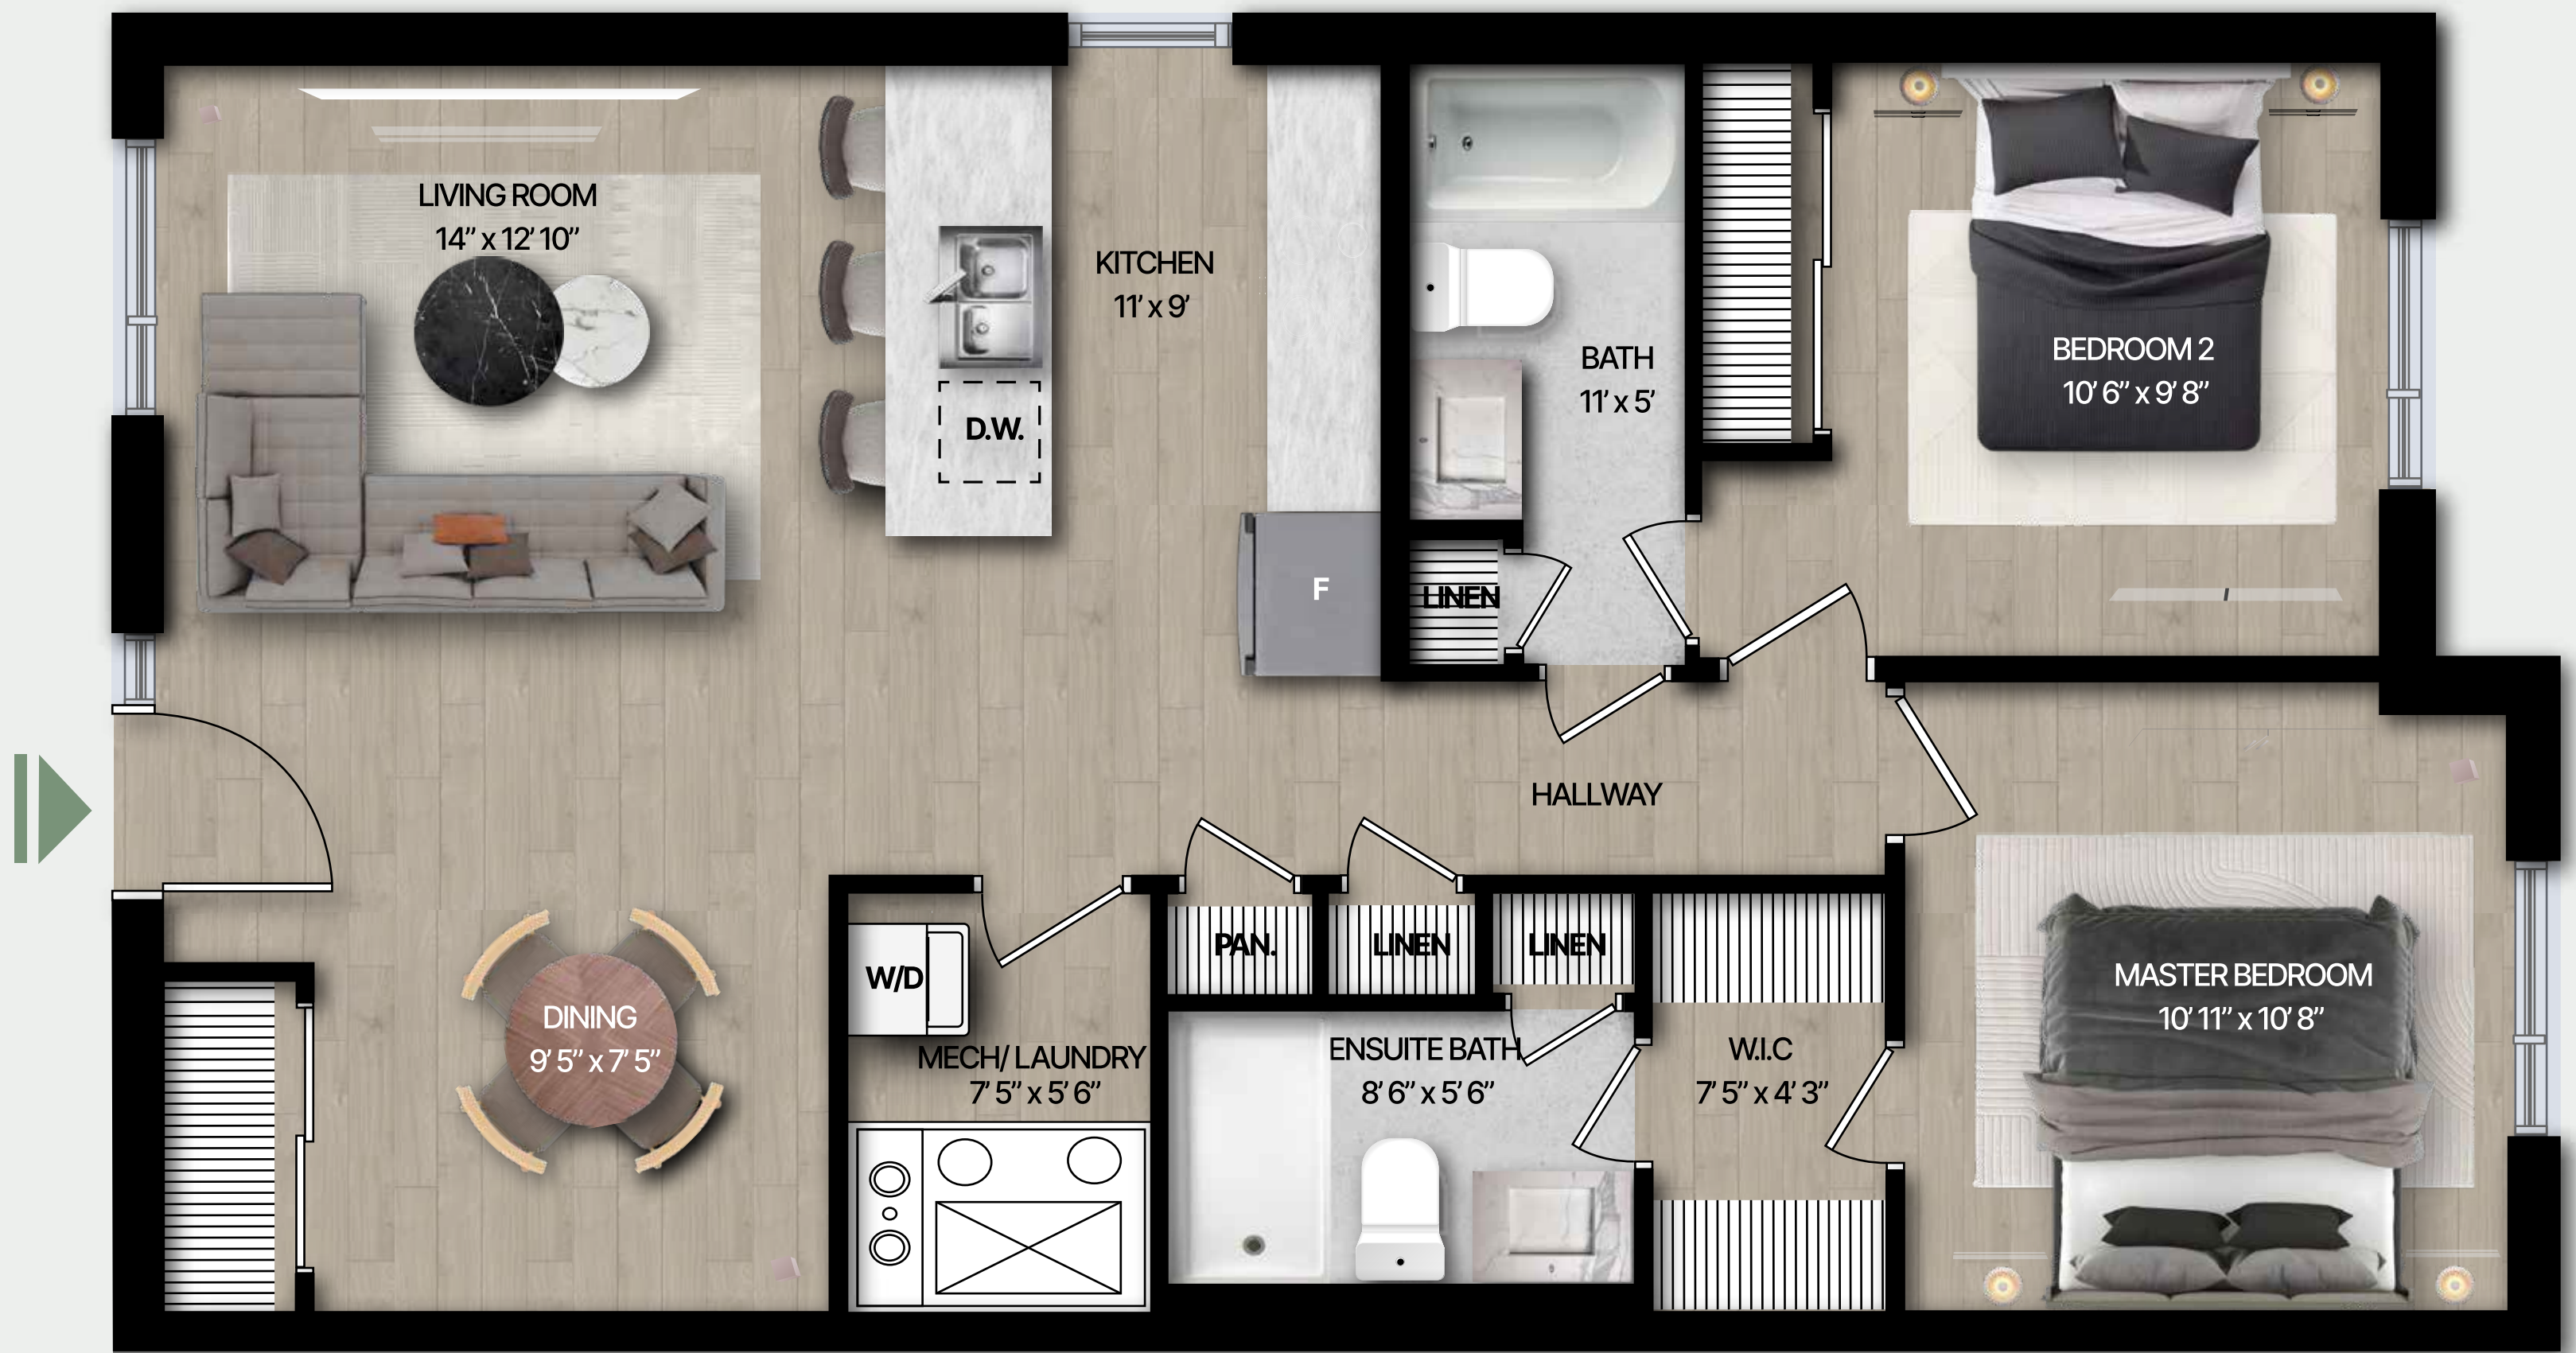

BANFF

& BANFF LUXE

1,047 sq.ft

2 Bedroom

2 Bathroom

Lower Level

End Unit