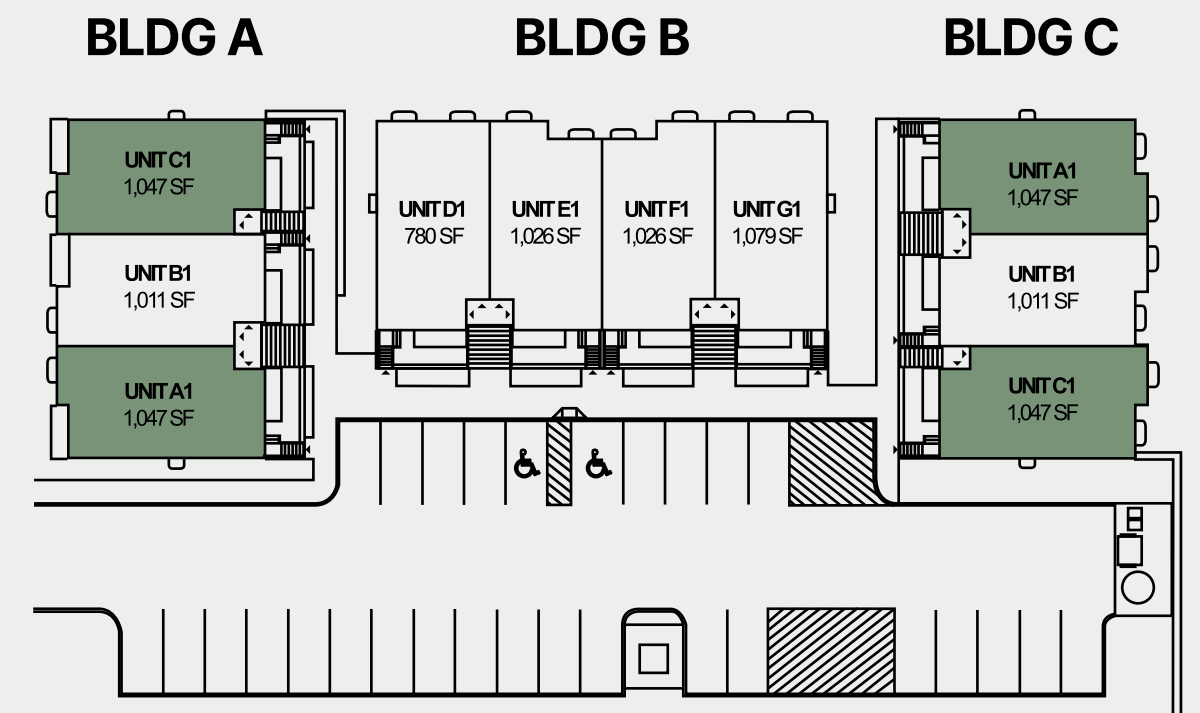

BANFF

& BANFF LUXE

1,047 sq.ft

2 Bedroom

2 Bathroom

Lower Level

End Unit