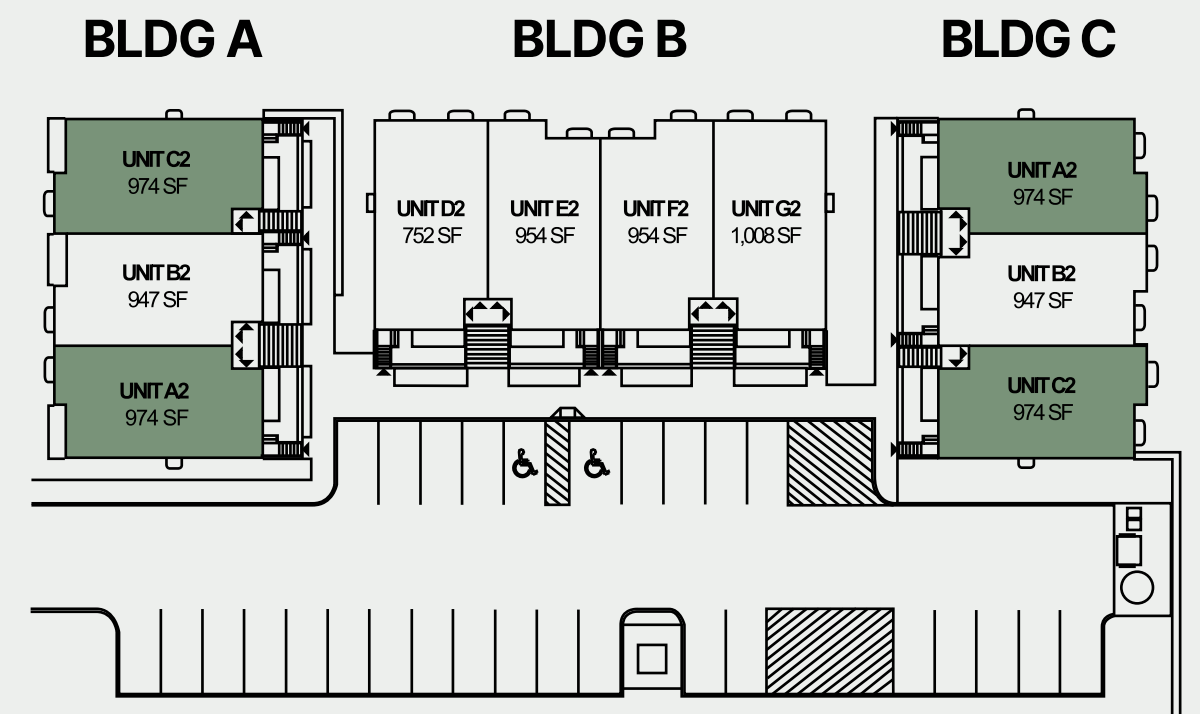

# MEADOW

## & MEADOW LUXE

974 sq.ft

2 Bedroom

2 Bathroom

Main Level

End Unit